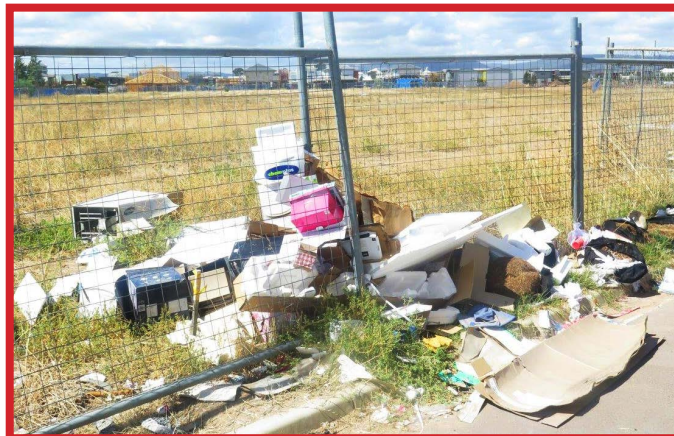

Hard Refuse Collection Service

Items that WILL BE collected

Bikes	Furniture
Broken toys	Mattresses: Max 3 per service
Fencing iron	TV's: Max 3 per service
Prunings must be bundled and must not exceed 2 metres length and 30cm diameter.	
Fridges/Freezers/Washing machines (with doors removed)	

Items that WILL NOT BE collected

Asbestos	Concrete	Glass
Batteries	Chemicals	Liquid Waste
Bricks	Dirt	Rocks
Building materials	Explosives	Roof tiles
Car bodies or parts	Gas Bottles	Tyres

Conditions of Service

- Maximum items: 2 level trailer loads (1.2 x 1.8m)
- Items must be of a size, weight and type that enables safe handling by two people
- items must not exceed 2 metres in length and 1 metre wide (mattresses exempt)
- smaller loose items must be boxed for collection (no plastic bags)