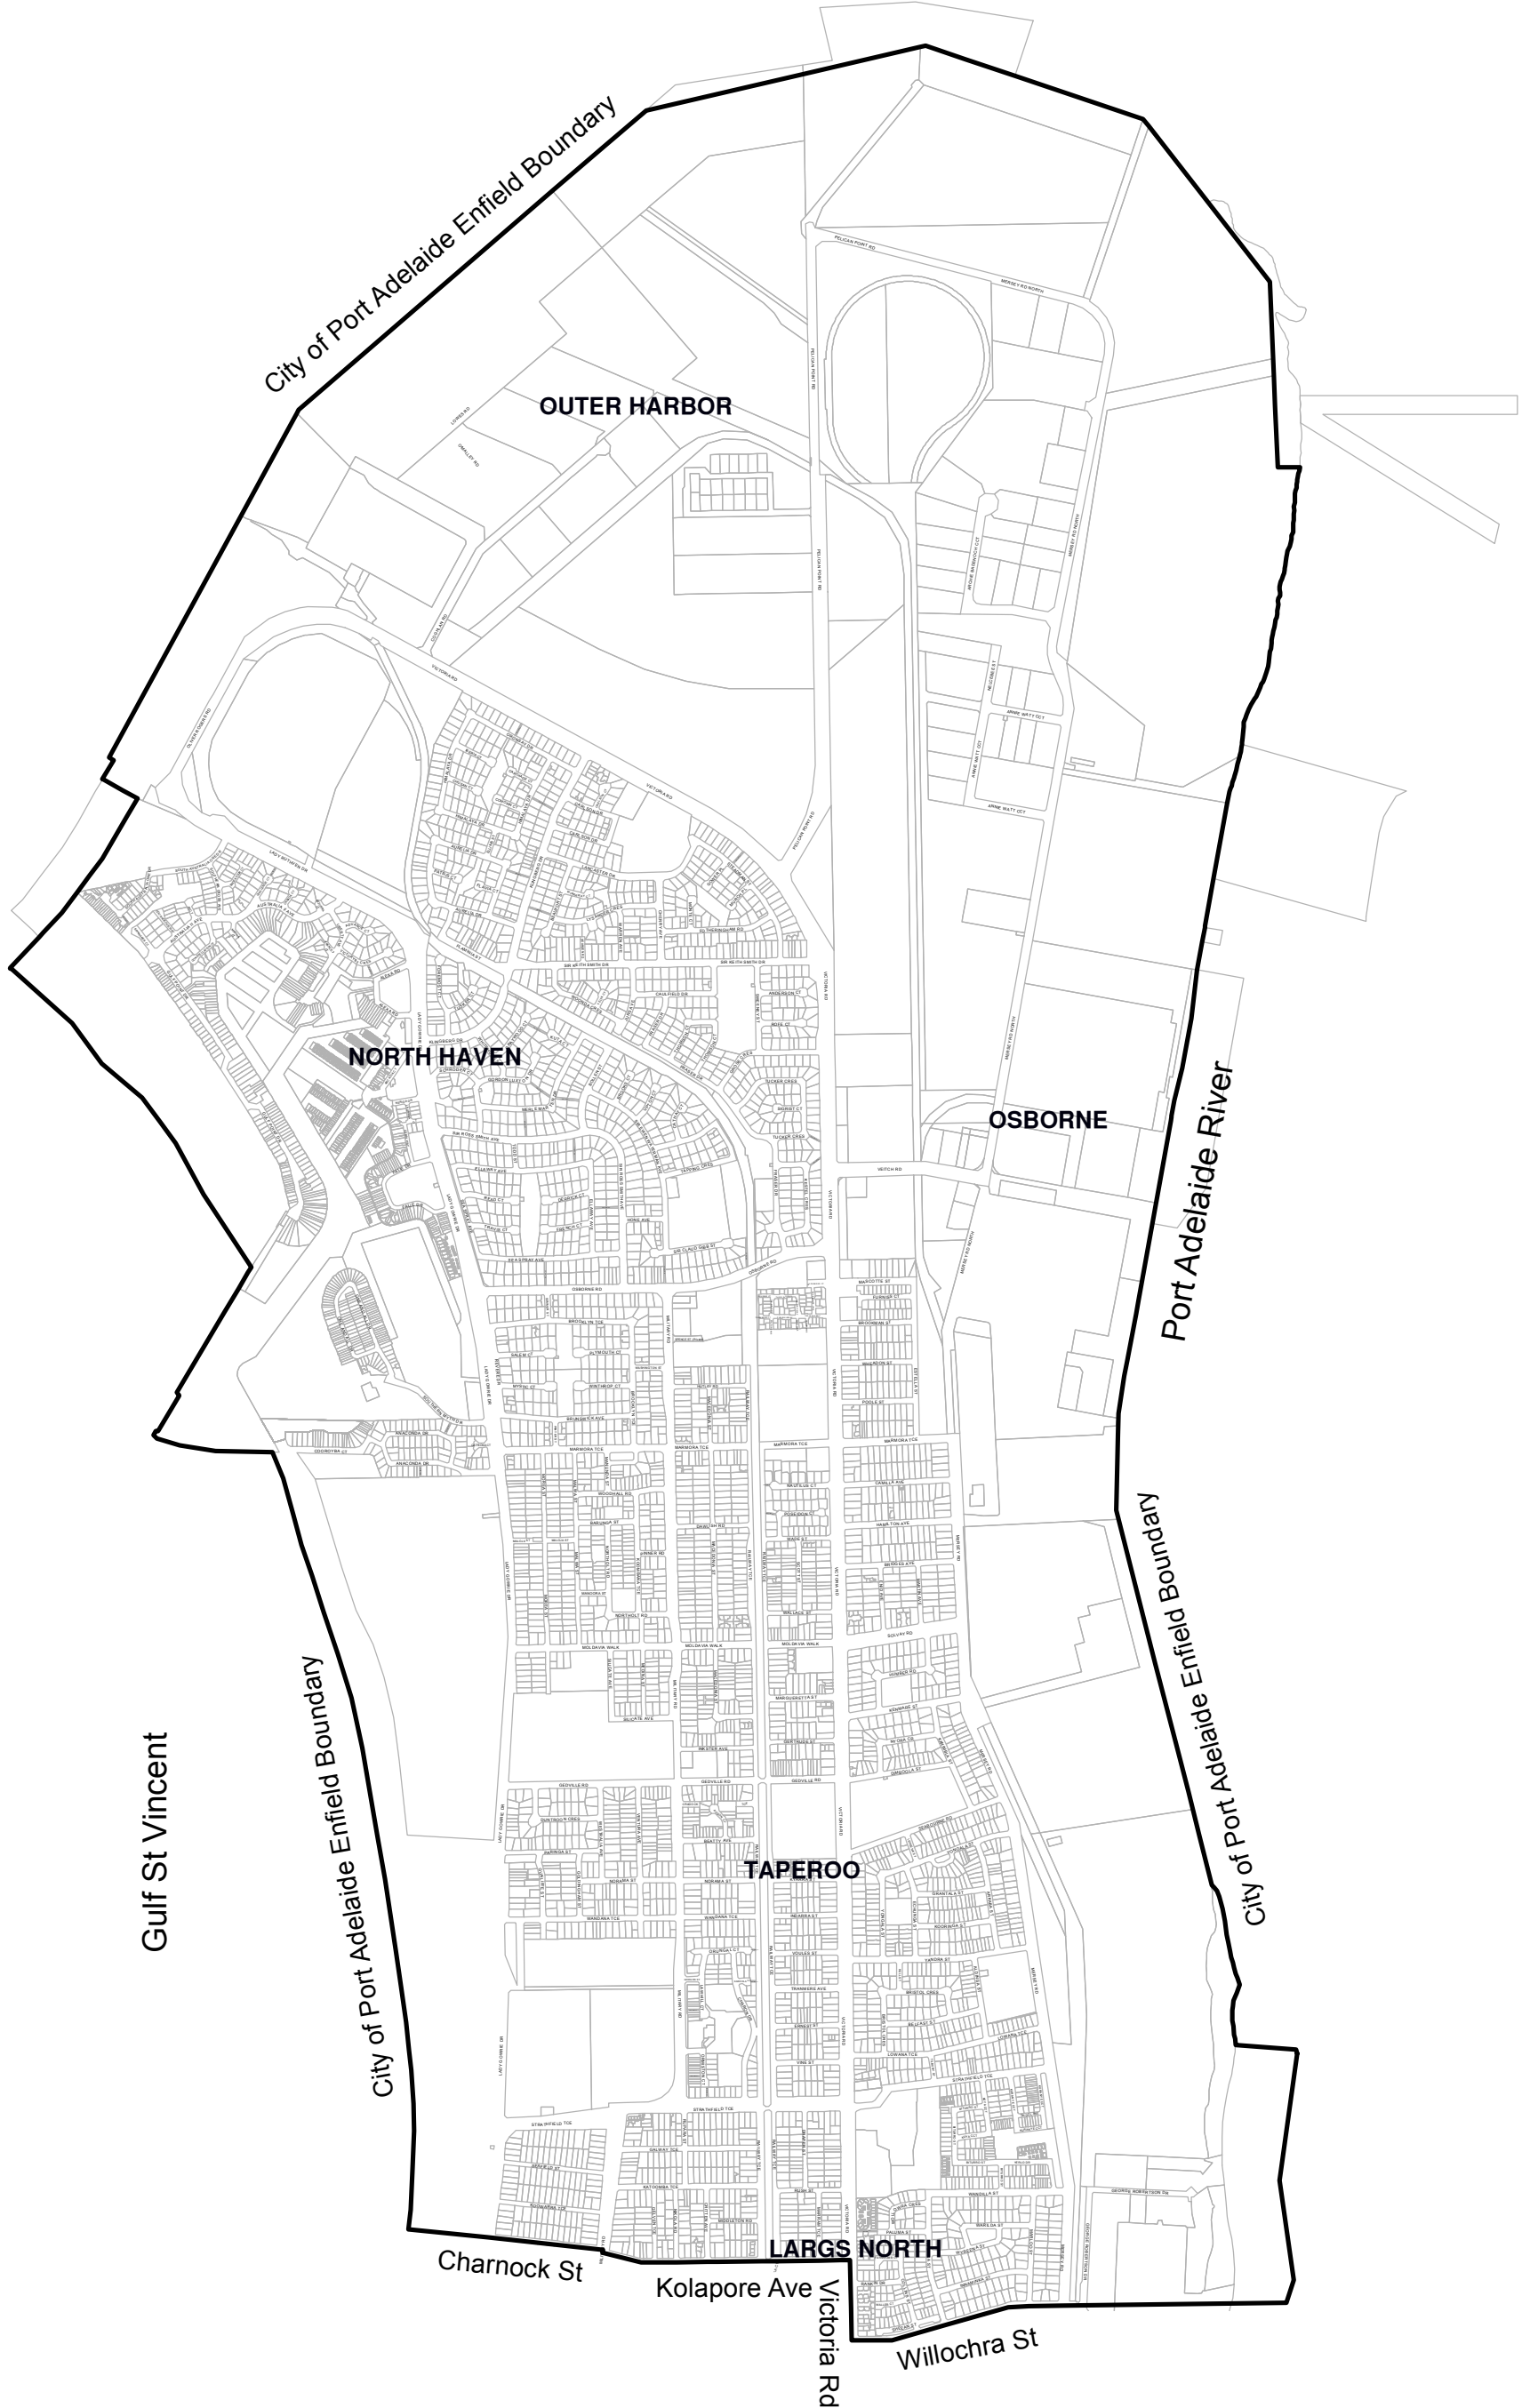

# OUTER HARBOR WARD

City of Port Adelaide Enfield Boundary

**OUTER HARBOR**

**NORTH HAVEN**

**OSBORNE**

Port Adelaide River

Gulf St Vincent

City of Port Adelaide Enfield Boundary

**TAPEROO**

City of Port Adelaide Enfield Boundary

Charnock St

Kolapore Ave

**LARGS NORTH**

Victoria Rd

Willochra St