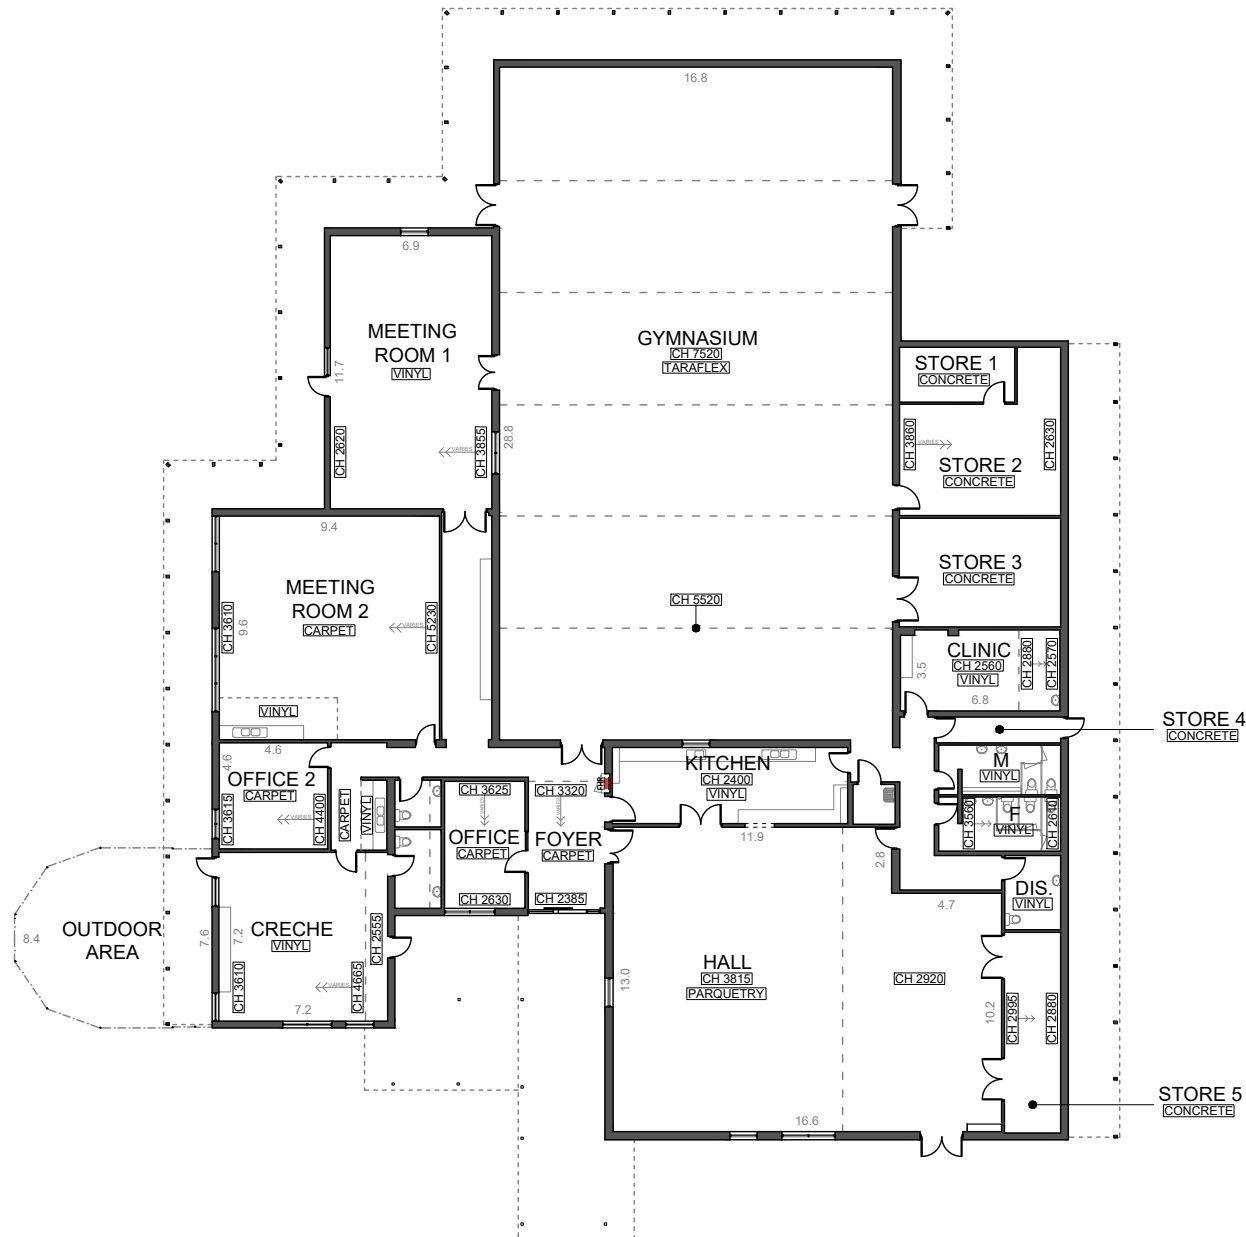

Enfield Community Centre floor plan

CITY OF
Port Adelaide Enfield

PARQUETRY = FLOOR TYPE
CH 0000 = CEILING HEIGHT

Enfield Community Centre
540 Regency Rd, Enfield
8405 6556