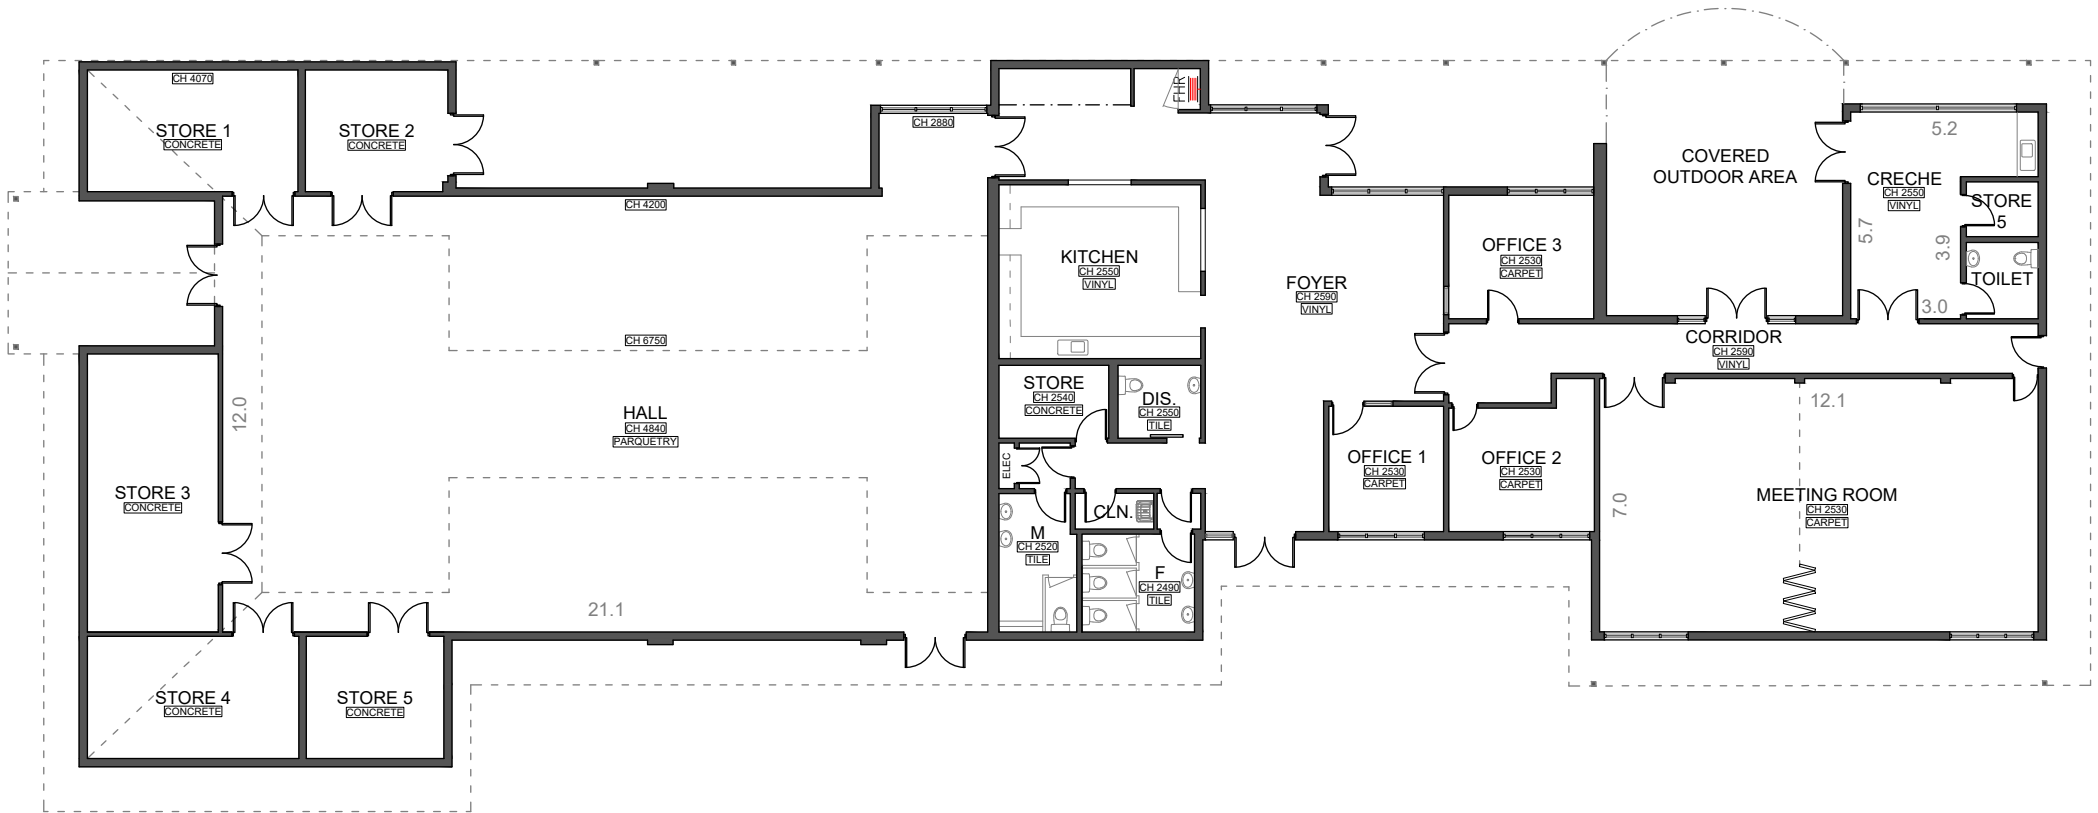

# Hillcrest Community Centre floor plan

CITY OF  
Port Adelaide Enfield

PARQUETRY = FLOOR TYPE  
CH 0000 = CEILING HEIGHT

**Hillcrest Community Centre**  
27-31 Queensborough Ave, Hillcrest  
8266 7267